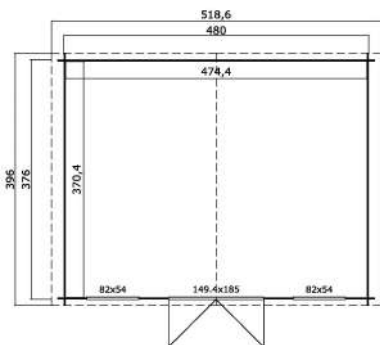

28
mm

2

8

PACKAGING: 1 PALLET(S)

530 x 118 x 47 cm
815 kg

EAN 4742913015554

DIMENSIONS

Floor area	17.57 m ²
Roof dimensions	5.19 x 3.96 m
Cubic volume	≈ 38.56 m ³
Wall height	≈ 1.94 m
Ridge height	≈ 2.45 m
Front overhang	≈ 10 cm

WINDOWS & DOORS

1 x Double door (SGA+28*)	149.4 x 185.0 cm
2 x Single window open outward (SGA*)	82.0 x 54.0 cm

*SGA: Single Glazed Action

*SGA+28: Single Glazed Action with 28 mm Frame

ROOF & FLOOR

Roof boards	15x90 mm
Roof surface	20.99 m ²
Roof angle	≈ 11.9 °